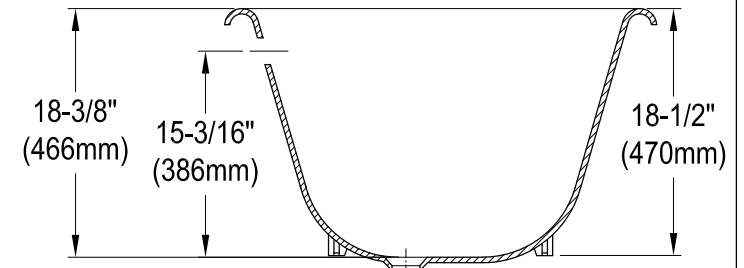

VCT7DE7232NL0,1,2,5,8,W

72" Cast Iron Clawfoot Tub With 7" Faucet Drillings

M10 x 20 (4 pcs)

Section A-A