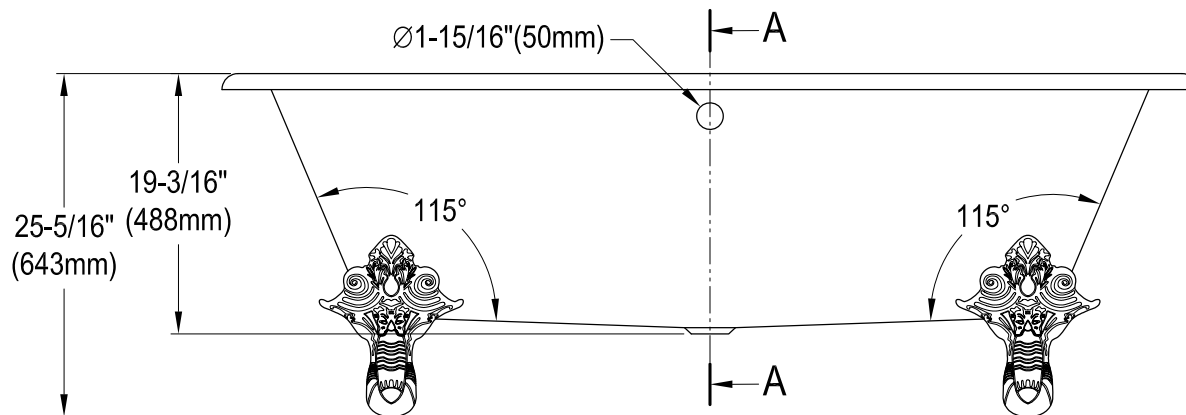

VCT7DE7232NL0,1,2,5,8,W

72" Cast Iron Clawfoot Tub With 7" Faucet Drillings

M10 x 20 (4 pcs)

Section A-A